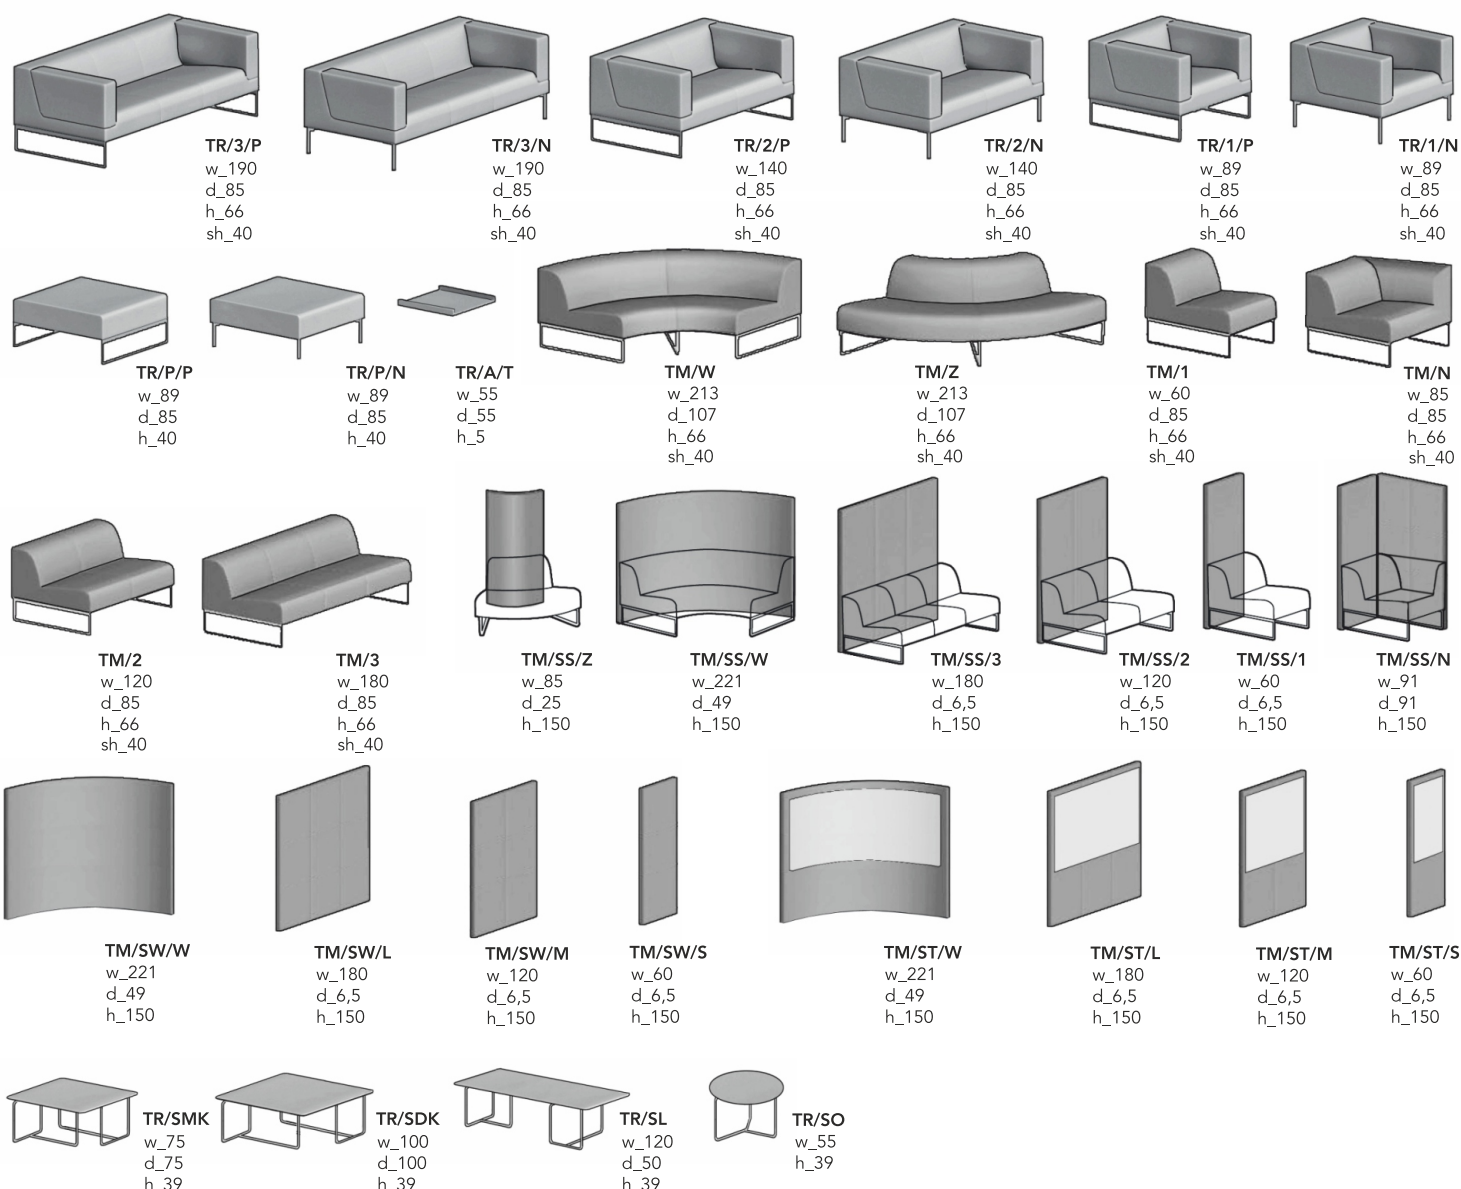

A combination of cubic shape and simple shape with exceptional line of elbow-rests gives a feeling of exceptional character of Tritos sofas and couches.

The base is made from rollers or legs made from stainless steel which additionally emphasises the character of furniture.

Arched Tritos is complementary to the collection designed by Piotr Kuchciński. The change is the original reshaping of Tritos sofas and thus the arc-shaped modules can form a semicircle, a circle or a wavy line. Screen walls are a part of this collection, which may be an integral part of sofa, or as a self-standing screen which separates a chosen space from the rest of the room.

It is possible to order the screen walls upholstered or with a white board on the inner part of structure.

<b>w</b>	<b>d</b>	<b>h</b>	<b>sh</b>
width	depth	height	seat height
Breite	Tiefe	Höhe	Sitzhöhe
szerokość	głębokość	wysokość	wysokość siedziska