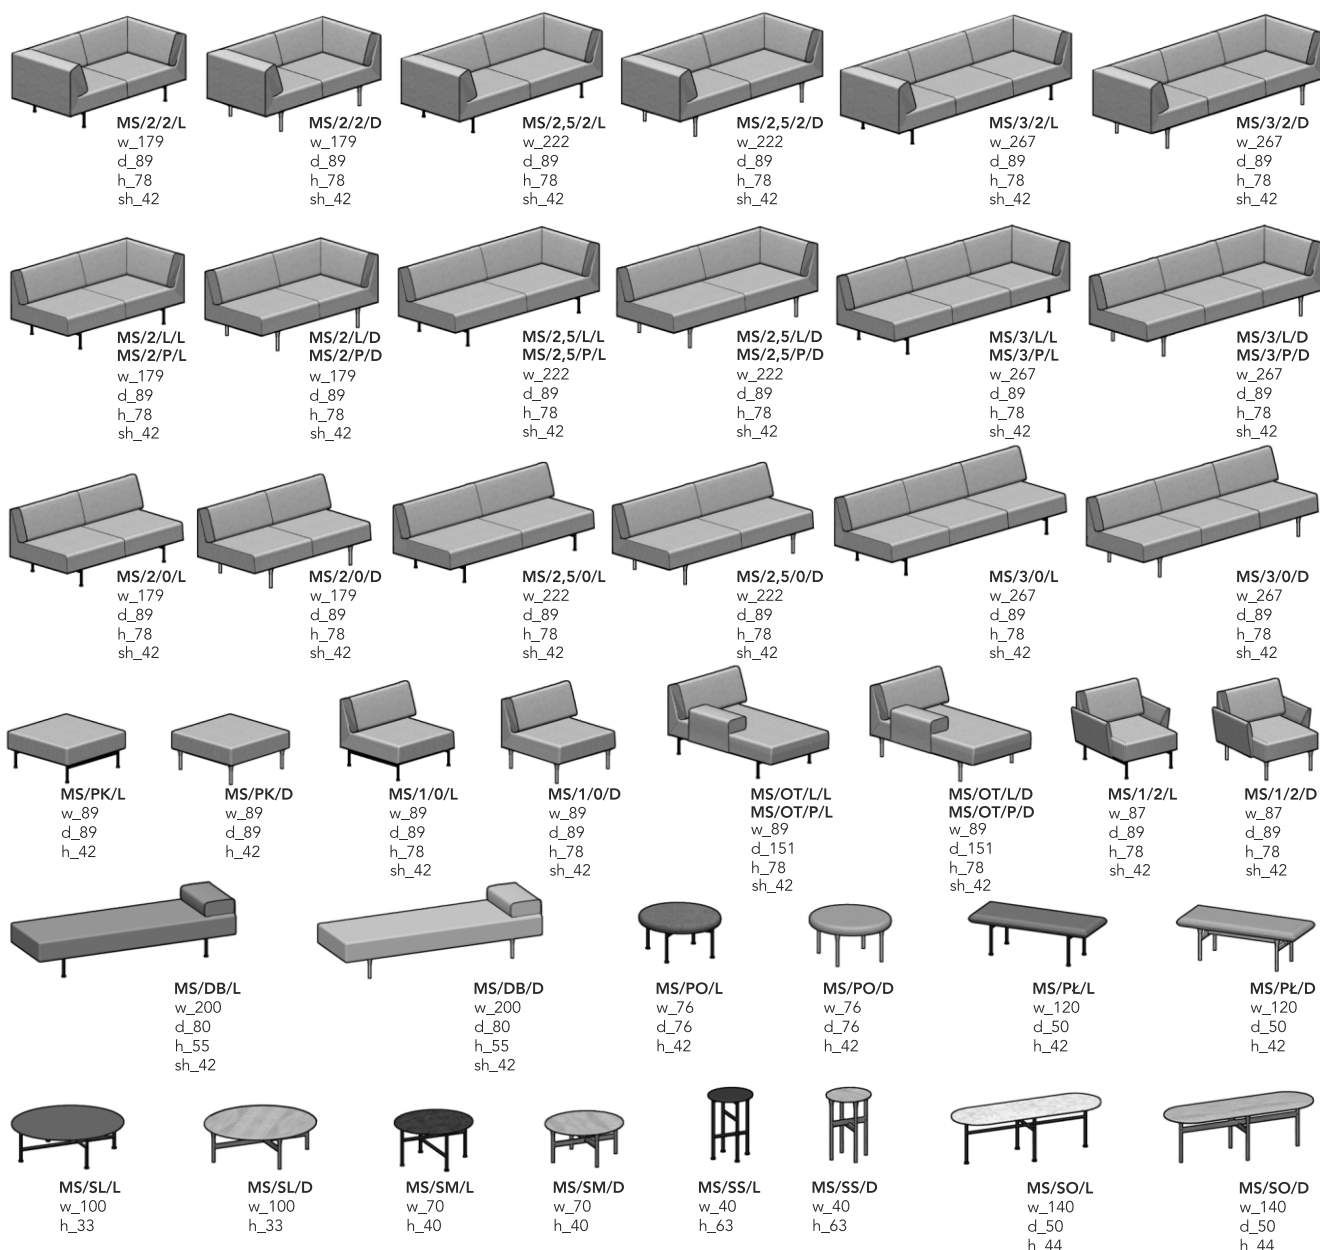

Muse is a wide family of comfortable living room furniture, which - in addition to such traditional elements as a sofa, ottoman and armchair - also includes a daybed/lounger, round pouffes and a bench.

A characteristic feature of the Muse collection is the rectangular armrest cushion positioned at an angle to the inside of the seat. Geometric backrests consist of a harder body and soft support and they are combined in one form with their joint upholstery material.

Backrest and armrests' cushions, due to their softness, can be visibly wrinkled, even if they are not used. The intensity of wrinkles depends mainly on the type and stiffness of the fabric or skin. Seats, which can be ordered on a wooden oak base or with lacquered legs, are supplemented by tables of various shapes and heights, including an oval coffee table. Apart from the oak veneer, table tops are also made of a material new to NOTI - white and black terrazzo.

For tables with terrazzo tops, the designer recommends black varnished legs. This color should also be chosen in the case of seats with a metal base.

| | | | |
|-----------|-----------|----------|--------------------|
| w | d | h | sh |
| width | depth | height | seat height |
| Breite | Tiefe | Höhe | Sitzhöhe |
| szerokość | głębokość | wysokość | wysokość siedziska |