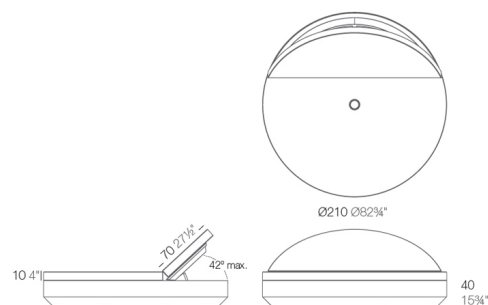

VELA Daybed Redondo Respaldo Reclinable
VELA Daybed Round Reclining Backrest