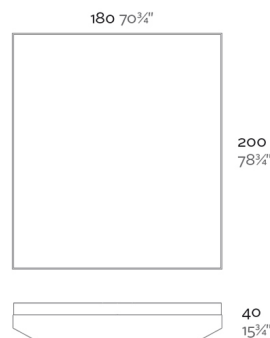

BASEGIRATORIA360 Swivels 360°

VELA Daybed Square Basic
VELA Daybed Cuadrado Basic

Finishes

BASIC

Ref. 54107

Matt Polyethylene

LACQUERED

Ref. 54107F