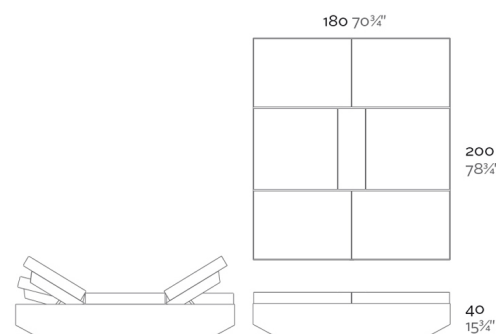

VELA Daybed 4 Respaldos Reclinables
VELA Daybed 4 Reclining Backrest

Finishes

BASIC

Ref. 54104

Matt Polyethylene

LACQUERED

Ref. 54104AF

Lacquered Polyethylene

LIGHT

Ref. 54104W

White internally lit unit with LED technology. Available only in matte ice white finish.

RGBW LED

Ref. 54104L

Unit with internal lighting with RGBW LED technology and remote control unit for switching colors. Available only in matte ice white finish. Remote control included.

RGBW LED DMX

Ref. 54104D

Unit with internal lighting with RGBW LED technology and remote control unit for switching colors. Also controlled by DMX-1024 (wireless), enabling communication between one or more products simultaneously via the DMX transmitter (not included).