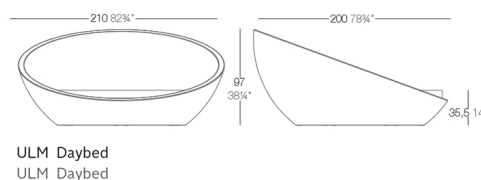

RGBW LED

Ref. 54139L

Unit with internal lighting with RGBW LED technology and remote control unit for switching colors. Available only in matte ice white finish. Remote control included.

RGBW LED DMX

Ref. 54139D

Unit with internal lighting with RGBW LED technology and remote control unit for switching colors. Also controlled by DMX-1024 (wireless), enabling communication between one or more products simultaneously via the DMX transmitter (not included).