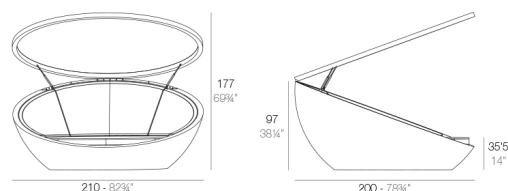

Lacquered Polyethylene

LIGHT

Ref. 54136W

White internally lit unit with LED technology. Available only in matte

ULM Daybed con parasol
ULM Daybed with sunroof

	Open Abierto	Close Cerrado	Rotation Giro	Thick cushion Grosor acolchado
Daybed with sunroof	69 3/4"	38 1/4"	360°	3 1/2"
Daybed con parasol	177	97	360°	ø