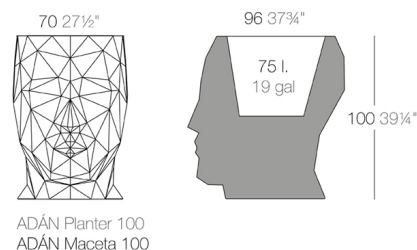

Weight

17 Kg

Finishes

SELF-WATERING

Ref. 49074R

Self-watering system included in all planters except those with basic finish

BASIC

Ref. 49074A