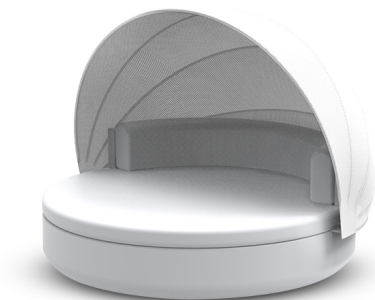

ULM DAYBED FIXED BACKREST with folding sunroof

By Ramon Esteve

A collection fashioned as the new norm with an inherent universal and logical appeal. A functional seating collection that strikes a perfect balance between design, technology, and ergonomics based on basic cube, prism, and spherical shapes. The Ulm collection seeks unity within its design and that of other products, combining amongst diverse elements that form a complete ensemble. The sofa, like the chairs, daybed, coffee table, and ottoman embody rigid and resilient structures for rest and support that provide total comfort. Much like the name Ulm, its soft forms are a tribute to the formal approach of the Ulm School. The ability to illuminate each piece can envelope any space in color, providing innovative technology that makes it unique. View online: <https://www.vondom.com/products/54190>

Features

Description

81 Kg

Includes

SUNVISION PVC and acrylic outdoor fabric

Finishes

BASIC

Ref. 54190

Matt Polyethylene

LACQUERED

Ref. 54190F

Lacquered Polyethylene

LIGHT

Ref. 54190W

White internally lit unit with LED technology. Available only in matte ice white finish.

RGBW LED

Ref. 54190L

Unit with internal lighting with RGBW LED technology and remote control unit for switching colors. Available only in matte ice white finish. Remote control included.

RGBW LED DMX

Ref. 54190D

Unit with internal lighting with RGBW LED technology and remote control unit for switching colors. Also controlled by DMX-1024 (wireless), enabling communication between one or more products simultaneously via the DMX transmitter (not included).