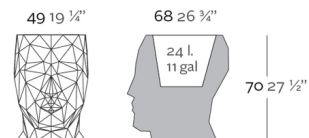

ADÁN Planter 70
ADÁN Maceta 70

RGBW LED

Ref. 49060L

Unit with internal lighting with RGBW LED technology and remote control unit for switching colors. Available only in matte ice white finish. Remote control included.

RGBW LED DMX

Ref. 49060D

Unit with internal lighting with RGBW LED technology and remote control unit for switching colors. Also controlled by DMX-1024 (wireless), enabling communication between one or more products simultaneously via the DMX transmitter (not included).

RGBW LED BATTERY

Ref. 49060Y

Unit with internal lighting with battery-powered RGBW LED technology. Includes charger and remote control for switching colors and charger. Available only in matte ice white finish.