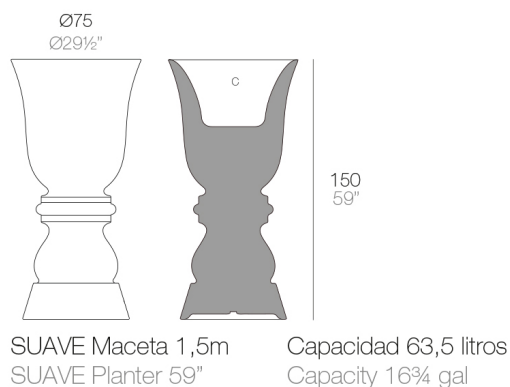

View online: <https://www.vondom.com/products/67013A>

Features

Description

Pot made of polyethylene resin by rotational moulding. 100% Recyclable. Item suitable for indoor and outdoor use. Available in different finishes.

Weight

9.68 Kg

SUAVE Maceta 1,5m
SUAVE Planter 59"

Capacidad 63,5 litros
Capacity 16¾ gal

Finishes

SELF-WATERING

Ref. 67013R

Self-watering system included in all planters except those with basic finish