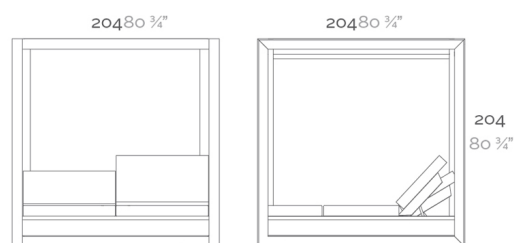

LACADO PERGOLA

VELA Canopy Daybed (daybed no included)
VELA Pérgola Daybed (daybed no incluido)