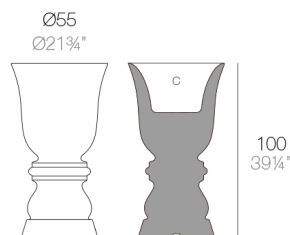

View online: <https://www.vondom.com/products/67012A>

Features

Description

Pot made of polyethylene resin by rotational moulding. 100% Recyclable. Item suitable for indoor and outdoor use. Available in different finishes.

Weight

9.68 Kg

SUAVE Maceta 1m
SUAVE Planter 39 1/4"

Capacidad 25 litros
Capacity 6 1/2 gal

Finishes

SELF-WATERING

Ref. 67012R

Self-watering system included in all planters except those with basic finish