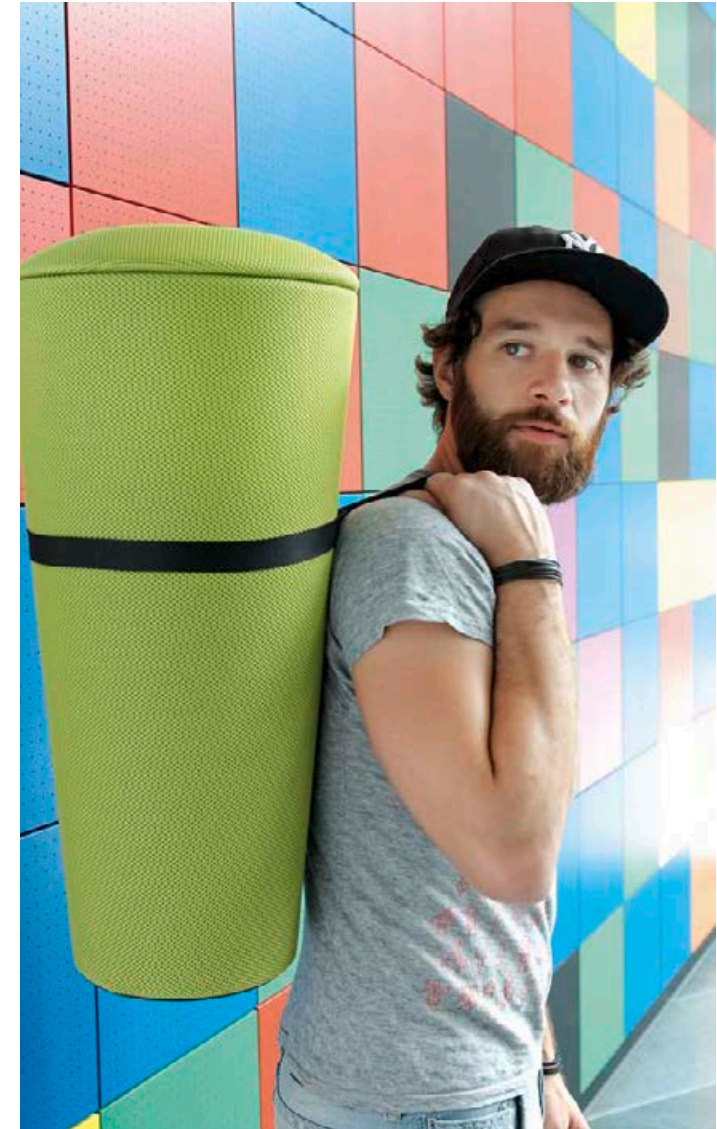

# Wilkhahn

Stand-up. 202 range.

## Stand-up.

Stand-up is a stool that keeps you fit just like an exercise ball and brings a fun approach to the serious side of life. The design was based on the one-legged milking stool – you sit on it at a slant and it suddenly has three legs. As a result, Stand-up encourages you to swing your hips and let your mind wander in recreational and breakout zones, informal meeting spaces, project and workshop environments, or lobbies and waiting areas. It comes with a practical carry strap to take it from room to room, or perhaps for a spell al fresco.

Stand-up is designed like a child's toy that won't tip over. Given a gentle push, it swings back, but rights itself again – even from an up to 50° angle from the vertical. Its tilted stance when not in use underscores one of its key features: it shows that this attractive item is a dynamic support that moves and not a static stool.