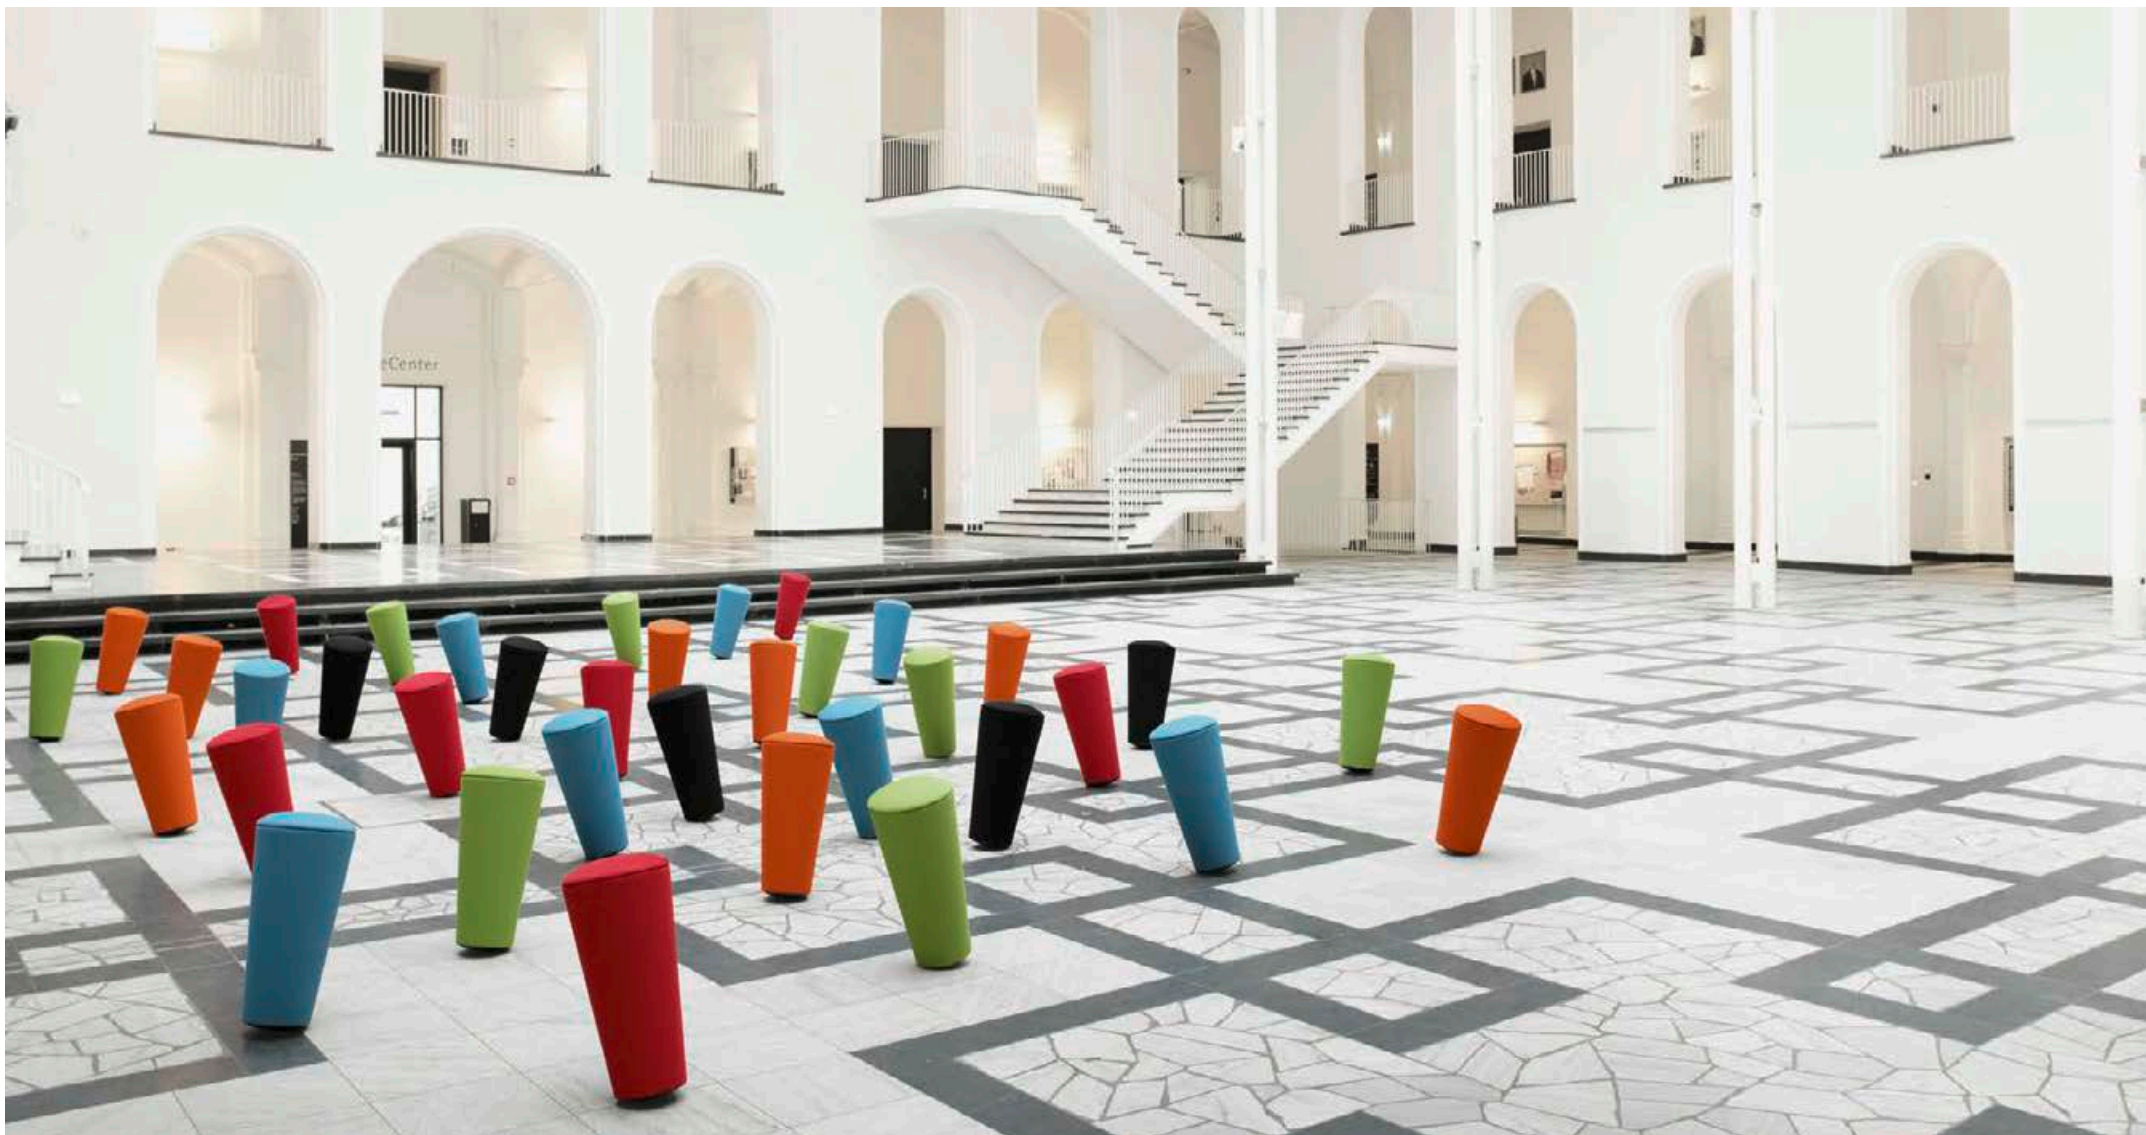

## Stand-up.

Stand-up is a stool that keeps you fit just like an exercise ball and brings a fun approach to the serious side of life. The design was based on the one-legged milking stool – you sit on it at a slant and it suddenly has three legs. As a result, Stand-up encourages you to swing your hips and let your mind wander in recreational and breakout zones, informal meeting spaces, project and workshop environments, or lobbies and waiting areas. It comes with a practical carry strap to take it from room to room, or perhaps for a spell al fresco.

Stand-up is designed like a child's toy that won't tip over. Given a gentle push, it swings back, but rights itself again – even from an up to 50° angle from the vertical. Its tilted stance when not in use underscores one of its key features: it shows that this attractive item is a dynamic support that moves and not a static stool.